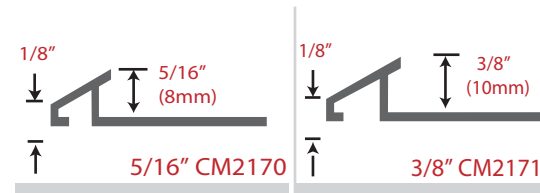

**NEW FINISH AVAILABLE
TILE TRIMS, REDUCERS, ADAPTERS AND NOSINGS
SATIN ANTIQUE BRONZE (SAB)**

ALUMINUM TILE EDGE/ROUND

ALUMINUM REDUCERS

ALUMINUM ADAPTERS

*Tile Edge, Reducers and Adapters available in 8ft lengths