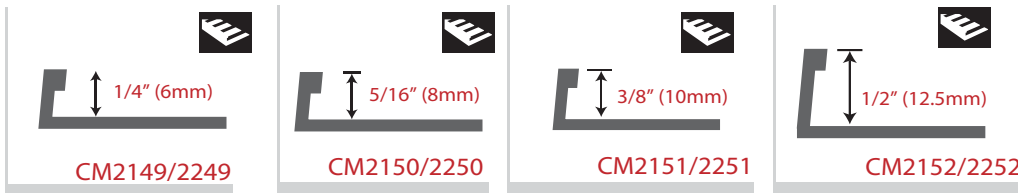

**NEW FINISH AVAILABLE
TILE TRIMS, REDUCERS, ADAPTERS AND NOSINGS
SATIN ANTIQUE BRONZE (SAB)**

ALUMINUM TILE EDGE/ROUND

ALUMINUM REDUCERS

ALUMINUM ADAPTERS

*Tile Edge, Reducers and Adapters available in 8ft lengths

Also, available in contour

ALUMINUM STAIR NOSING

**Stair Nosings available in 6ft lengths

**FOR MORE INFORMATION PLEASE
CONTACT CUSTOMER SERVICE @ 1-800-565-6653
www.loxscreenflooring.com**