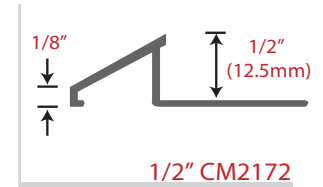

**NEW FINISH AVAILABLE
TILE TRIMS, REDUCERS, ADAPTERS AND NOSINGS
SATIN ANTIQUE BRONZE (SAB)**

ALUMINUM TILE EDGE/ROUND

ALUMINUM REDUCERS

ALUMINUM ADAPTERS

*Tile Edge, Reducers and Adapters available in 8ft lengths