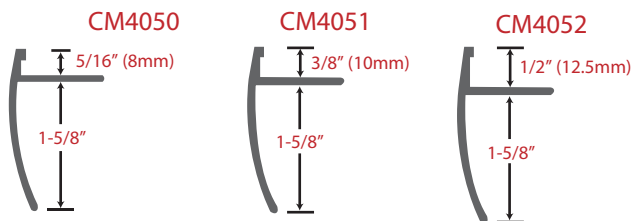

**NEW FINISH AVAILABLE
TILE TRIMS, REDUCERS, ADAPTERS AND NOSINGS
SATIN ANTIQUE BRONZE (SAB)**

ALUMINUM TILE EDGE/ROUND

ALUMINUM REDUCERS

ALUMINUM ADAPTERS

*Tile Edge, Reducers and Adapters available in 8ft lengths

Also, available in contour

ALUMINUM STAIR NOSING

**Stair Nosings available in 6ft lengths

**FOR MORE INFORMATION PLEASE
CONTACT CUSTOMER SERVICE @ 1-800-565-6653
www.loxscreenflooring.com**