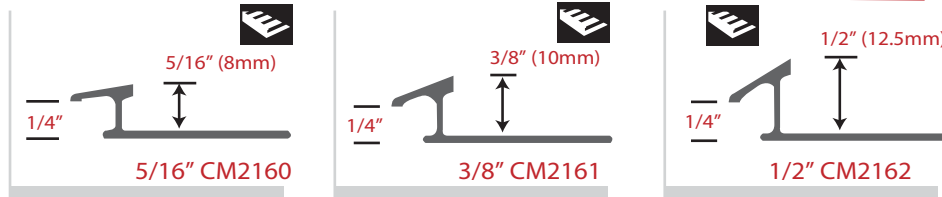

**NEW FINISH AVAILABLE
TILE TRIMS, REDUCERS, ADAPTERS AND NOSINGS
SATIN ANTIQUE BRONZE (SAB)**

ALUMINUM TILE EDGE/ROUND

ALUMINUM REDUCERS

ALUMINUM ADAPTERS

*Tile Edge, Reducers and Adapters available in 8ft lengths

Also, available in contour

ALUMINUM STAIR NOSING

**Stair Nosings available in 6ft lengths

**FOR MORE INFORMATION PLEASE
CONTACT CUSTOMER SERVICE @ 1-800-565-6653
www.loxscreenflooring.com**