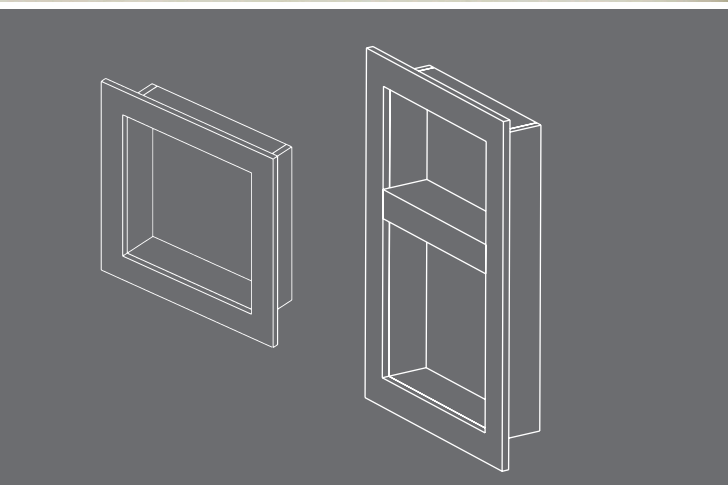

THE LATEST ADDITION TO THE **PROVA**® PRODUCTS LINE HAS **ARRIVED!**

PROVA NICHE®

PROVA NICHE® is a pre-fabricated niche made of PROVA BOARD® and can be used with PROVA MAT® or PROVA BOARD® panels when installing a tiled shower. **PROVA NICHE**® is a useful and stylish accessory that can be used to hold shampoo bottles, soap and all other necessities while keeping your tiled shower neat and tidy.

An adjustable shelf is included with the 24" x 16" niche.

PART NUMBER	SIZE	PACK SIZE
TT8801NCH24	24" x 16" (61cm x 40.5cm)	1 pc
TT8800NCH16	16" x 16" (40.5cm x 40.5cm)	1 pc

PROVA NICHE® IS READY TO SHIP, SO DON'T DELAY. PLACE YOUR ORDER TODAY!