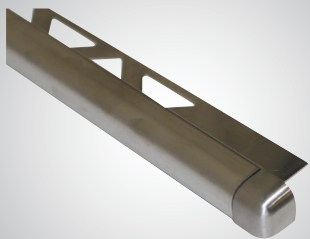

PROVA TILE EDGE®

STAINLESS STEEL TILE TRIMS

3 PROFILES

Flat (L Angle)

Round

Square

The **PROVA TILE EDGE** series now includes the cost effective, yet premium quality stainless steel trim solution you have been searching for!

These solid **stainless steel tile trims** and **corners** provide strength and durability for numerous applications without sacrificing style or finishing flare with a subtly brushed finish. Stainless steel trims are typically selected for more challenging applications where aluminum and/or PVC trim just won't do the trick. Exterior, wet and/or sanitary environments most commonly call for stainless steel due the unique rust-resistant and inert properties of this material.

2 SIZES: 3/8" (10mm), 1/2" (12.5mm)

MATCHING CORNER PIECES:

Round Inside & Outside

Square Inside & Outside

P: 1-800-565-6653 F: 905-629-4249

E-mail: info@loxcreenflooring.com

WWW.LOXCREENFLOORING.COM

PROVA TILE EDGE®

BORDURES DE CARREAUX EN ACIER INOXYDABLE

3 PROFILES

Plat (angle en L)

Arrondi

Carré

La série **PROVA TILE EDGE** inclut maintenant la solution de bordure en acier inoxydable économique et de qualité supérieure que vous recherchez!