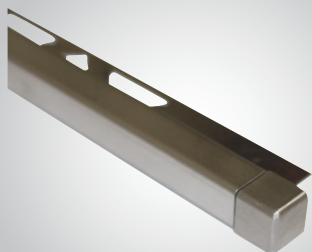

PROVA TILE EDGE®

STAINLESS STEEL TILE TRIMS

3 PROFILES

Flat (L Angle)

Round

Square

The **PROVA TILE EDGE** series now includes the cost effective, yet premium quality stainless steel trim solution you have been searching for!

These solid **stainless steel tile trims** and **corners** provide strength and durability for numerous applications without sacrificing style or finishing flare with a subtly brushed finish. Stainless steel trims are typically selected for more challenging applications where aluminum and/or PVC trim just won't do the trick. Exterior, wet and/or sanitary environments most commonly call for stainless steel due the unique rust-resistant and inert properties of this material.

2 SIZES: 3/8" (10mm), 1/2" (12.5mm)

MATCHING CORNER PIECES:

Round Inside & Outside

Square Inside & Outside

P: 1-800-565-6653 F: 905-629-4249

E-mail: info@loxcreenflooring.com

WWW.LOXCREENFLOORING.COM

PROVA TILE EDGE®

BORDURES DE CARREAUX EN ACIER INOXYDABLE

3 PROFILES

Plat (angle en L)

Arrondi

Carré

La série **PROVA TILE EDGE** inclut maintenant la solution de bordure en acier inoxydable économique et de qualité supérieure que vous recherchez!