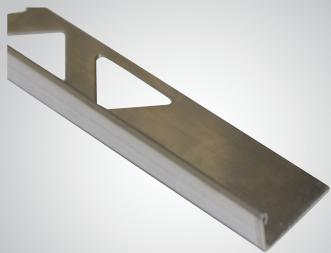

PROVA TILE EDGE®

STAINLESS STEEL TILE TRIMS

3 PROFILES

Flat (L Angle)

Round

Square

The **PROVA TILE EDGE** series now includes the cost effective, yet premium quality stainless steel trim solution you have been searching for!

These solid **stainless steel tile trims** and **corners** provide strength and durability for numerous applications without sacrificing style or finishing flare with a subtly brushed finish. Stainless steel trims are typically selected for more challenging applications where aluminum and/or PVC trim just won't do the trick. Exterior, wet and/or sanitary environments most commonly call for stainless steel due the unique rust-resistant and inert properties of this material.

2 SIZES: 3/8" (10mm), 1/2" (12.5mm)

MATCHING CORNER PIECES:

Round Inside & Outside

Square Inside & Outside

P: 1-800-565-6653 F: 905-629-4249

E-mail: info@loxcreenflooring.com

WWW.LOXCREENFLOORING.COM

PROVA TILE EDGE®

BORDURES DE CARREAUX EN ACIER INOXYDABLE

3 PROFILES

Plat (angle en L)

Arrondi

Carré

La série **PROVA TILE EDGE** inclut maintenant la solution de bordure en acier inoxydable économique et de qualité supérieure que vous recherchez!