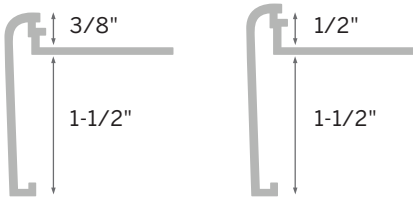

AVAILABLE IN TWO SIZES