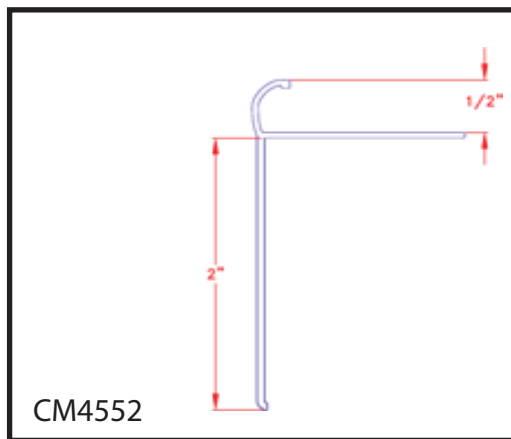

New Product Update

September 2010

CM4552
1/2IN (12MM) Tile Decorative Nosing
12 foot length

CM4552: 1/2IN (12MM) Tile Decorative Nosing

Heavy duty profile with a smooth finish and decorative face.

The radius of the top meets building codes. Full 2IN drop will finish unsightly stair nose.

Available in: Satin Titanium and Satin Clear

Features

1/2IN (12MM) Tile Decorative Nosing

**CM4552 - 12 PIECE PER TUBE
12 FT LENGTHS**

AVAILABLE IN: Satin Titanium and Satin Clear

Distributed By